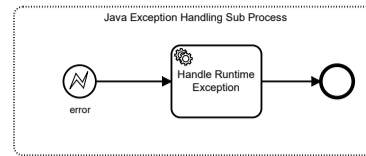

SO Monitoring

Home

Process Information

Process Instance Id:

21a4b05e-9dc5-11e9-9788-02d7e85c812f

Process Definition Id:

WorkflowActionBB:3:36fcc6ee-8e34-11e9-b088-02d7e83001d4

Process Definition Name:

WorkflowActionBB

Activity Id	Activity Name	Activity Type	Start Time	End Time	Duration (ms)
Start_WorkflowActionBB	start	startEvent	2019-07-03 21:02:4141+0200	2019-07-03 21:02:4141+0200	1
Task_RetrieveBBExecutionList	Retrieve BB Execution List	serviceTask	2019-07-03 21:02:4141+0200	2019-07-03 21:02:4141+0200	844
ExclusiveGateway_IsTopLevelFlow	Is Top-Level Flow?	exclusiveGateway	2019-07-03 21:02:4141+0200	2019-07-03 21:02:4141+0200	4
Task_SendSync	Send Sync Ack API Handler	serviceTask	2019-07-03 21:02:4141+0200	2019-07-03 21:02:4242+0200	145
Task_PreValidateWorkflow	PreValidate Workflow	serviceTask	2019-07-03 21:02:4747+0200	2019-07-03 21:02:4747+0200	5
Task_SelectBB	Select BB	serviceTask	2019-07-03 21:02:4747+0200	2019-07-03 21:02:4747+0200	1
ServiceTask_0e2p0xs	Update Flow Statistics	serviceTask	2019-07-03 21:02:4747+0200	2019-07-03 21:02:4747+0200	0
Call_ExecuteBB	Execute BB	callActivity	2019-07-03 21:02:4747+0200	2019-07-03 21:02:4848+0200	1057
ServiceTask_0lbcyp	Post Processing Execute BB	serviceTask	2019-07-03 21:02:4848+0200	2019-07-03 21:02:4848+0200	1
ExclusiveGateway_Finished		exclusiveGateway	2019-07-03 21:02:4848+0200	2019-07-03 21:02:4848+0200	1
Task_0a31dkf	Check Retry Status	serviceTask	2019-07-03 21:02:4848+0200	2019-07-03 21:02:4848+0200	1
Task_SelectBB	Select BB	serviceTask	2019-07-03 21:02:4848+0200	2019-07-03 21:02:4848+0200	1
ServiceTask_0e2p0xs	Update Flow Statistics	serviceTask	2019-07-03 21:02:4848+0200	2019-07-03 21:02:4848+0200	35
Call_ExecuteBB	Execute BB	callActivity	2019-07-03 21:02:4848+0200	2019-07-03 21:02:5555+0200	6824
ServiceTask_0lbcyp	Post Processing Execute BB	serviceTask	2019-07-03 21:02:5555+0200	2019-07-03 21:02:5555+0200	2
Task_0a31dkf	Check Retry Status	serviceTask	2019-07-03 21:02:5555+0200	2019-07-03 21:02:5555+0200	1
ExclusiveGateway_Finished		exclusiveGateway	2019-07-03 21:02:5555+0200	2019-07-03 21:02:5555+0200	0